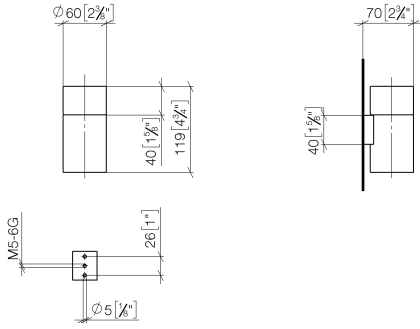

83 400 979

- crystal glass, transparent
- width 60mm
- height 120 mm
- 110mm projection

Fits: MADISON, MEM, TARA, CL.1, LISSÉ,  
VAIA, META, CYO

	Chrome	83 400 979-00
	Brushed Platinum	83 400 979-06
	Platinum	83 400 979-08
	Durabross (23kt Gold)	83 400 979-09
	Dark Chrome	83 400 979-19
	Light Gold	83 400 979-26
	Brushed Light Gold	83 400 979-27
	Brushed Durabross (23kt Gold)	83 400 979-28
	Matte Black	83 400 979-33
	Brushed Bronze	83 400 979-42
	Brushed Champagne (22kt Gold)	83 400 979-46
	Champagne (22kt Gold)	83 400 979-47
	Brushed Chrome	83 400 979-93
	Brushed Dark Platinum	83 400 979-99

83 400 979

mm [inches]

83 400 979

Parts for other finishes can be found here: [Brushed](#)  
[Platinum](#)

### Spare parts list

No.	Item Number	Name	Quantity used	Delivery time
1	90 90 00 008 00 84	glass	1	2
2	08 17 97 569-00	holder	1	10
3	09 30 30 117 90	screw	1	2
4	05 30 31 025 00 90	fixing set	1	2
5	08 10 10 530-00	holder	1	10